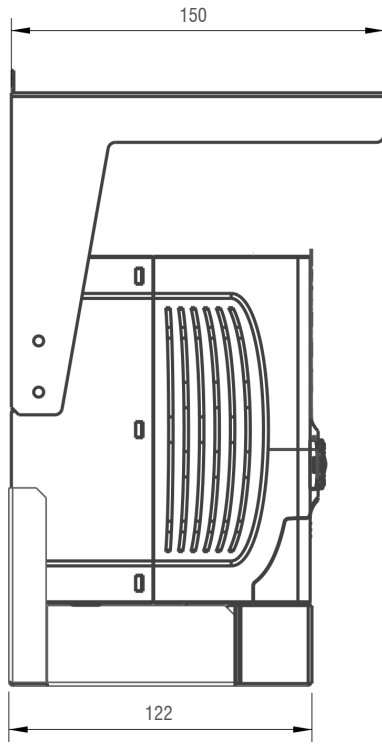

REVISION RECORD

REV	DESCRIPTION	DRFT	DATE
IM 1	SD1-NK1-1	RL	28.10.22

Applicable Part No's.

SD1-2.5A-21

SD1-4.2A-21

MM (INCH)	ANGLES ± 1°	MATERIAL:	FINISH:	DO NOT SCALE DRAWING	
TOLERANCES EXCEPT AS NOTED		APPROVED: JJ 28.10.22	DRFT: RL 28.10.22	SCALE 1:1	SHEET 1/1