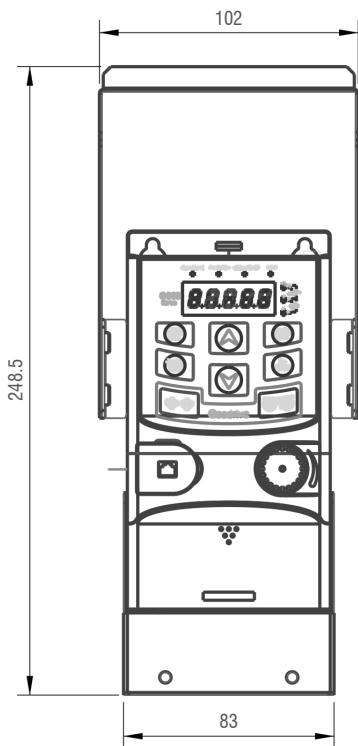

REVISION RECORD

REV	DESCRIPTION	DRFT	DATE
IM 1	SD1-NK1-1	RL	28.10.22

Applicable Part No's.

SD1-2.5A-21

SD1-4.2A-21

MM (INCH)	ANGLES ± 1°	MATERIAL:	FINISH:	DO NOT SCALE DRAWING	
TOLERANCES EXCEPT AS NOTED		APPROVED: JJ 28.10.22	DRFT: RL 28.10.22	SCALE 1:1	SHEET 1/1

	IMO Precision Controls Ltd	NAME: SD1-NK1-1	 THIRD ANGLE PROJECTION
		DRAWING #: IM 1 SD1-NK1-1	

1

4