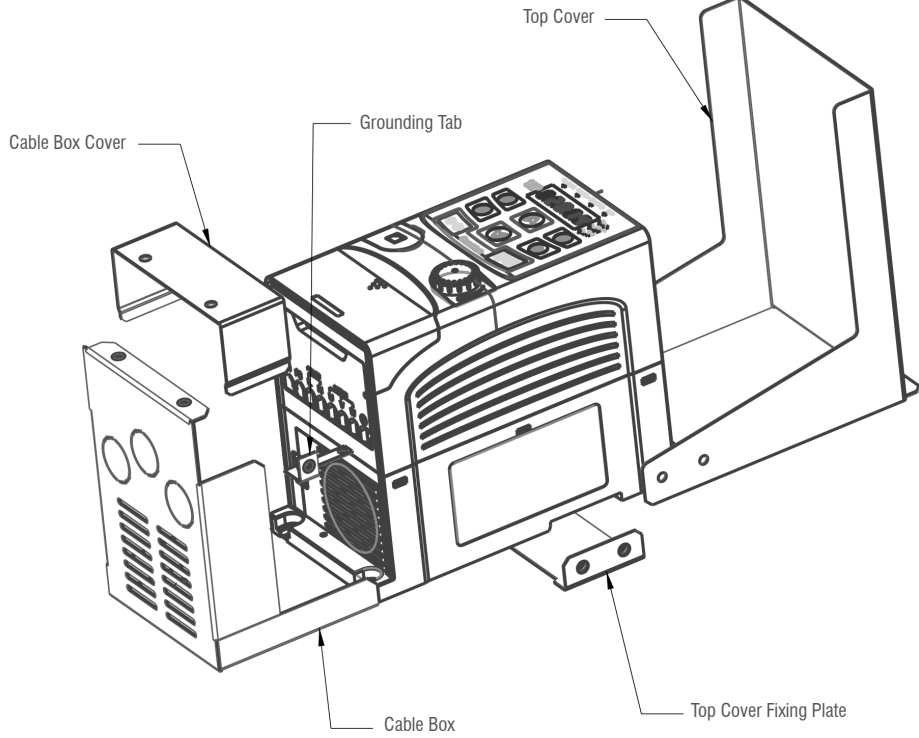

REVISION RECORD

REV	DESCRIPTION	DRFT	DATE
IM 1	SD1-NK1-1	RL	28.10.22

Applicable Part No's.

SD1-2.5A-21

SD1-4.2A-21

MM (INCH)	ANGLES ± 1°	MATERIAL:	FINISH:	DO NOT SCALE DRAWING	
TOLERANCES EXCEPT AS NOTED		APPROVED: JJ 28.10.22	DRFT: RL 28.10.22	SCALE 1:1	SHEET 1/1

	IMO Precision Controls Ltd	NAME: SD1-NK1-1	 THIRD ANGLE PROJECTION
		DRAWING #: IM 1 SD1-NK1-1	

1

4