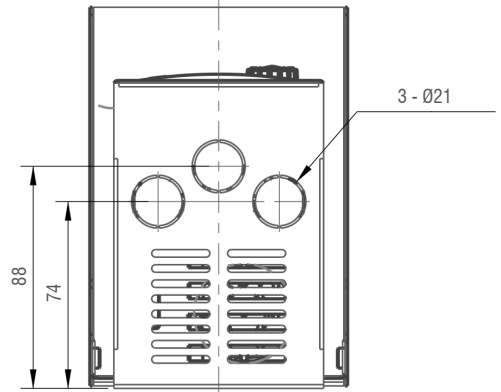

REVISION RECORD

REV	DESCRIPTION	DRFT	DATE
IM 1	SD1-NK1-1	RL	28.10.22

Applicable Part No's.

SD1-2.5A-21

SD1-4.2A-21

MM (INCH)	ANGLES ± 1°	MATERIAL:	FINISH:	DO NOT SCALE DRAWING	
TOLERANCES EXCEPT AS NOTED		APPROVED: JJ 28.10.22	DRFT: RL 28.10.22	SCALE 1:1	SHEET 1/1